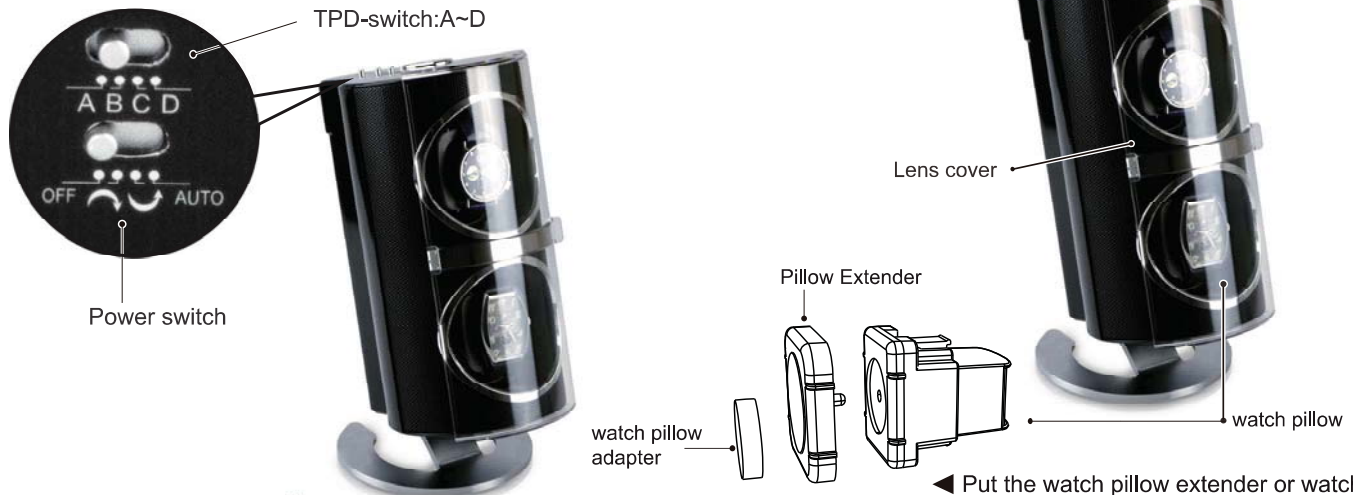

## Item Specification

Power	AC adapter DC/4V 500mA
Features	1.Clockwise, counterclockwise, and bi-directional (auto) settings 2.TPD (Turns Per Day) Mode A: 350TPD Mode B: 650TPD Mode C: 850TPD Mode D: 1050TPD Please note that the watch winder will turn, rest, and turn again for each setting. The watch winder will not turn constantly to prevent over winding of your watch. This is the normal operation for the watch winder.
Size	135x289x225 mm (W x H x D)
Temperature	Operate between 5°C~+40°C
Weight	About 1.48kg (without adapter)    Accessory    AC Adapter

◀ Put the watch pillow extender or watch pillow adapter on the watch pillow for larger size wrist watch. The watch pillow adapters are included in the package.

**Note:**

- \* Please use the AC adapter supplied with the unit.
- Input: AC/100-240V, 50-60Hz
- Output: DC/4V 500mA
- \* Remove the adapter when the winder is not in use.
- \* Always turn off the power when inserting or removing watches.

## Operation:

1. Insert the adapter into the adapter port and plug it into the electrical outlet.
2. Open the front cover and use your index finger and thumb to hold the watch holder from both sides and gently pull out the watch holder.
3. Place the watch on the holder by pushing in the spring on the back of the holder, then put your watch around the holder and let go of the spring.
4. Once the watch is on the holder, place the holder back into the winder. Push until you hear a click signifying that it is securely in the winder.
5. To start operation, please set the interval and direction settings on the back of the watch winder.