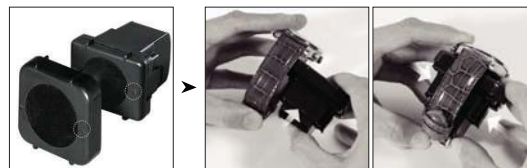

## Item Specification

Power	AC adapter DC/4V 500mA
Features	1.Clockwise, counterclockwise, and bi-directional (auto) settings 2.TPD (Turns Per Day) Mode A: 350TPD Mode B: 650TPD Mode C: 850TPD Mode D: 1050TPD Please note that the watch winder will turn, rest, and turn again for each setting. The watch winder will not turn constantly to prevent over winding of your watch. This is the normal operation for the watch winder.
Size	135x289x225 mm (W x H x D)
Temperature	Operate between 5°C~+40°C
Weight	About 1.48kg (without adapter)    Accessory    AC Adapter

◀ Put the watch pillow extender or watch pillow adapter on the watch pillow for larger size wrist watch. The watch pillow adapters are included in the package.

**Note:**

- \* Please use the AC adapter supplied with the unit.
- Input: AC/100-240V, 50-60Hz
- Output: DC/4V 500mA
- \* Remove the adapter when the winder is not in use.
- \* Always turn off the power when inserting or removing watches.

## Operation:

1. Insert the adapter into the adapter port and plug it into the electrical outlet.
2. Open the front cover and use your index finger and thumb to hold the watch holder from both sides and gently pull out the watch holder.
3. Place the watch on the holder by pushing in the spring on the back of the holder, then put your watch around the holder and let go of the spring.
4. Once the watch is on the holder, place the holder back into the winder. Push until you hear a click signifying that it is securely in the winder.
5. To start operation, please set the interval and direction settings on the back of the watch winder.